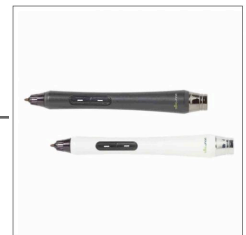

# Duo 2371

## More than a mouse...

Mouse and virtual keyboard function in one! Make digital notes uses the special Pen included or via the air touch function. Also act as a mouse and is supplied in handy travel pouch.

print area	Station: $\pm 25 \times 30$ mm/ pen: $\pm 75 \times 7$ mm
print method	Padprint
colour	White, black
product dimensions	Station: $\pm 76 \times 26 \times 40$ mm/ pen: $\pm 130 \times 15$ mm in diameter
packaging	White giftbox
packaging dimensions	$\pm 173 \times 124 \times 56$ mm
weight product	Station $\pm 40$ gr/ pen: $\pm 16$ gr
weight product & box	$\pm 314$ gr
compliance	CE, FCC
customised options	From 3.000 pcs customised colour available